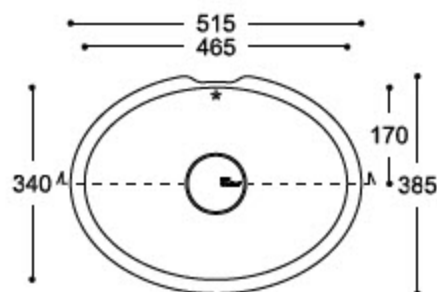

OVAL SYMMETRICAL BASINS

Relax 7310

GLACIER
WHITE

TOP VIEW

* overflow

CROSS-SECTION

Relax 7320

GLACIER
WHITE

TOP VIEW

* overflow

CROSS-SECTION

All dimensions in mm

Relax 7330

GLACIER
WHITE

TOP VIEW

* overflow