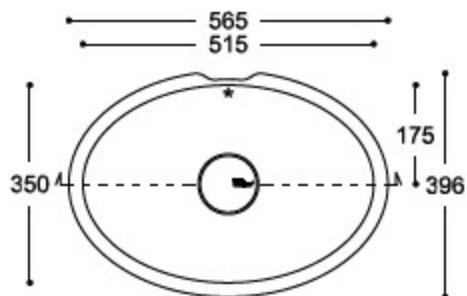

TOP VIEW

* overflow

CROSS-SECTION

All dimensions in mm

Relax 7330

GLACIER
WHITE

TOP VIEW

* overflow