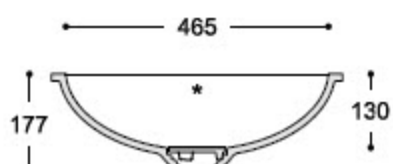

OVAL SYMMETRICAL BASINS

Relax 7310

GLACIER
WHITE

TOP VIEW

* overflow

CROSS-SECTION

Relax 7320

GLACIER
WHITE

TOP VIEW

* overflow

CROSS-SECTION

All dimensions in mm

Relax 7330

GLACIER
WHITE

TOP VIEW

* overflow