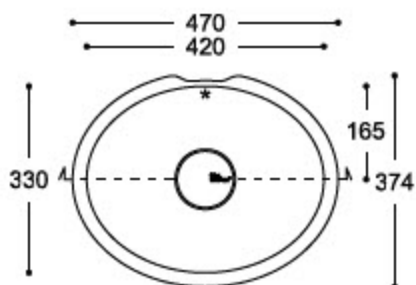

OVAL SYMMETRICAL BASINS

Relax 7310

GLACIER
WHITE

TOP VIEW

* overflow

CROSS-SECTION

Relax 7320

GLACIER
WHITE

TOP VIEW

* overflow

CROSS-SECTION

All dimensions in mm

Relax 7330

GLACIER
WHITE

TOP VIEW

* overflow