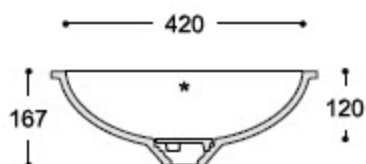

OVAL SYMMETRICAL BASINS

Relax 7310

GLACIER
WHITE

TOP VIEW

* overflow

CROSS-SECTION

Relax 7320

GLACIER
WHITE

TOP VIEW

* overflow

CROSS-SECTION

All dimensions in mm

Relax 7330

GLACIER
WHITE

TOP VIEW

* overflow