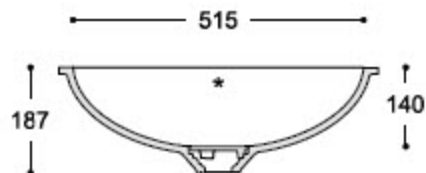

CROSS-SECTION

All the above mentioned Corian® basins have the following overflow and branded drain cover: