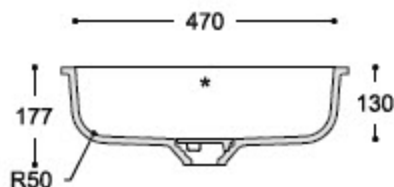

CROSS-SECTION