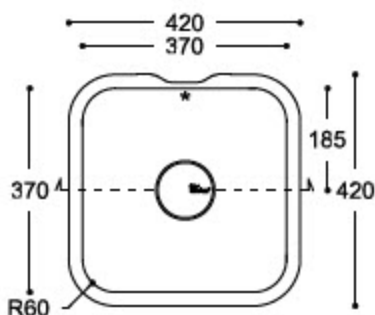

RECTANGULAR SYMMETRICAL BASINS

Serenity 7510

GLACIER
WHITE

TOP VIEW

* overflow

CROSS-SECTION

Serenity 7520

GLACIER
WHITE