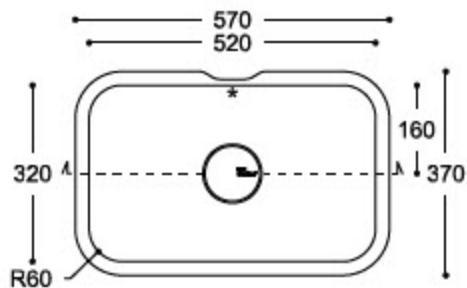

TOP VIEW

* overflow

CROSS-SECTION

Serenity 7530

GLACIER
WHITE

TOP VIEW

* overflow

CROSS-SECTION