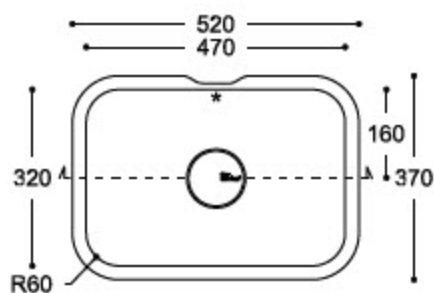

RECTANGULAR SYMMETRICAL BASINS

Serenity 7510

GLACIER
WHITE

TOP VIEW

* overflow

CROSS-SECTION

Serenity 7520

GLACIER
WHITE

TOP VIEW

* overflow

CROSS-SECTION

Serenity 7530

GLACIER
WHITE

TOP VIEW

* overflow

CROSS-SECTION