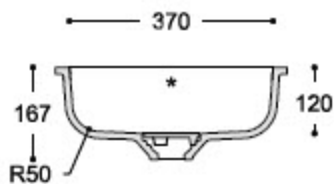

RECTANGULAR SYMMETRICAL BASINS

Serenity 7510

GLACIER
WHITE

TOP VIEW

* overflow

CROSS-SECTION

Serenity 7520

GLACIER
WHITE