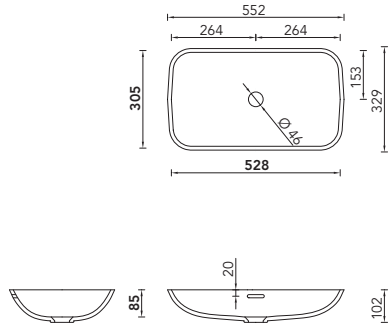

FCU-52

FCU-53