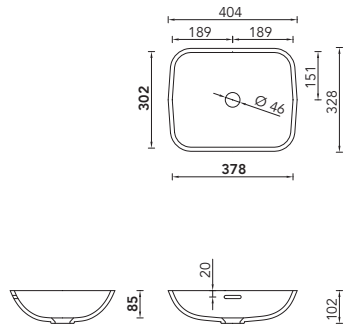

FCU-37

FCU-38