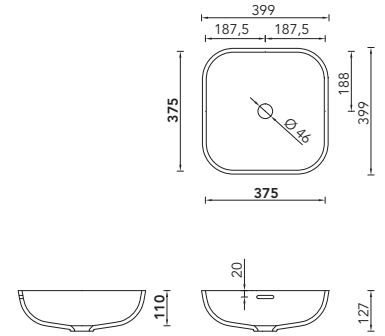

FCU-37

FCU-38

FCU-52

FCU-53

FCU-73

FCU-82

FCU-92