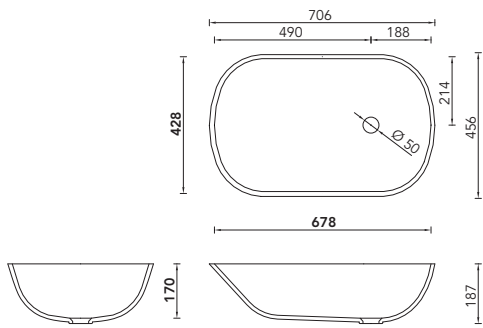

You will find the special basins FG-804, FG-805, FG-859 and FG-871 including all their dimensions and DXF data at www.hasenkopf.de.

FOB-55

FOB-58

FS-68

FS-68B

FS-70

FS-70B