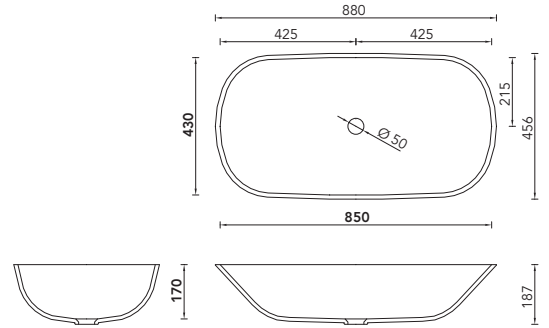

You will find the special basins FG-804, FG-805, FG-859 and FG-871 including all their dimensions and DXF data at www.hasenkopf.de.

FOB-55

FOB-58

FS-68

FS-68B

FS-70

FS-70B