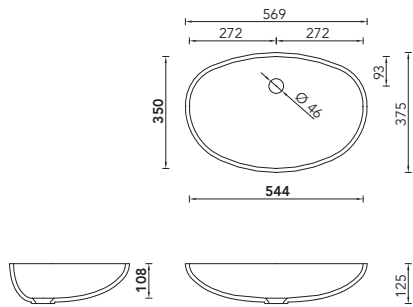

FONTANA FOB, FS AND FG SPECIAL BASINS AND BABY BATHS

NOTES

- › subsurface-mounted washbasins
- › FOB basins: suitable for handicapped persons (wheelchair access), available with or without overflow
- › FS basins: Baby baths (for one or two-handed use)
- › FG basins: special basins, suitable not only for kitchens (similar shape to the DuPont basins 804, 805 and 859)
- › FS and FG basins available only without overflow
- › available in all Corian colors
- › suitable for all the common types of drain fittings (installed by the customer)
- › milling templates and DXF data available on request

You will find the special basins FG-804, FG-805, FG-859 and FG-871 including all their dimensions and DXF data at www.hasenkopf.de.

FOB-55

FOB-58

FS-68

FS-68B

FS-70

FS-70B