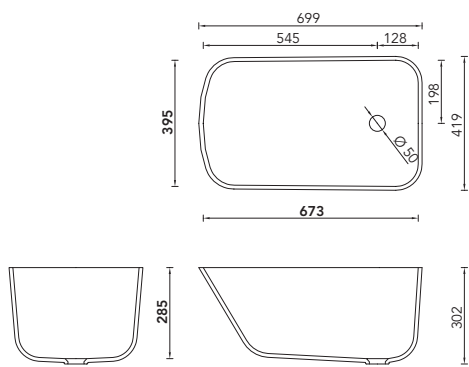

You will find the special basins FG-804, FG-805, FG-859 and FG-871 including all their dimensions and DXF data at www.hasenkopf.de.

FOB-55

FOB-58

FS-68

FS-68B

FS-70

FS-70B