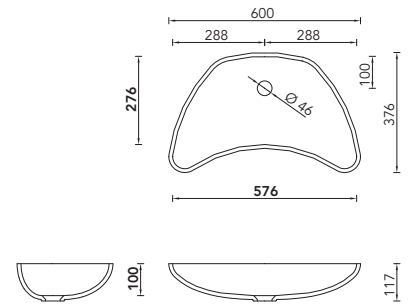

FOB-55

FOB-58

FS-68

FS-70

FS-70B