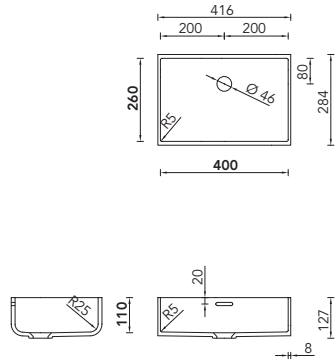

You will find all the dimensions and DXF data for FP-50-700, FP-60-800 and FP-60-900 basins at [www.hasenkopf.de](http://www.hasenkopf.de).

FP-40

FP-50

FP-50-600 (FP-50-700 NOT SHOWN)

FP-60

FP-60-700 (FP-60-800, FP-60-900 NOT SHOWN)