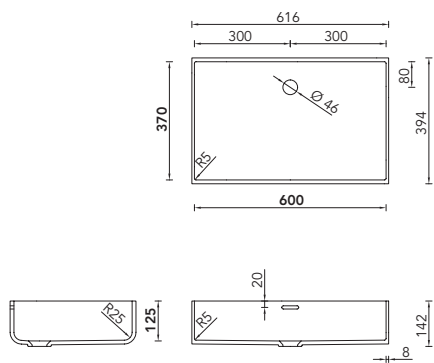

You will find all the dimensions and DXF data for FP-50-700, FP-60-800 and FP-60-900 basins at [www.hasenkopf.de](http://www.hasenkopf.de).

FP-40

FP-50

FP-50-600 (FP-50-700 NOT SHOWN)

FP-60

FP-60-700 (FP-60-800, FP-60-900 NOT SHOWN)