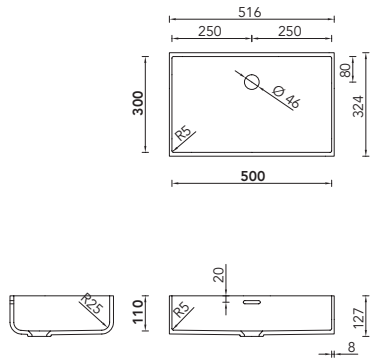

### NOTES

---

- › subsurface-mounted washbasins
- › available in all Corian colors
- › available with or without overflow
- › suitable for all the common types of drain fittings (installed by the customer)
- › milling templates and DXF data available on request
- › inside corners with radius on all sides

You will find all the dimensions and DXF data for FP-50-700, FP-60-800 and FP-60-900 basins at [www.hasenkopf.de](http://www.hasenkopf.de).

FP-40

FP-50

FP-50-600 (FP-50-700 NOT SHOWN)

FP-60

FP-60-700 (FP-60-800, FP-60-900 NOT SHOWN)