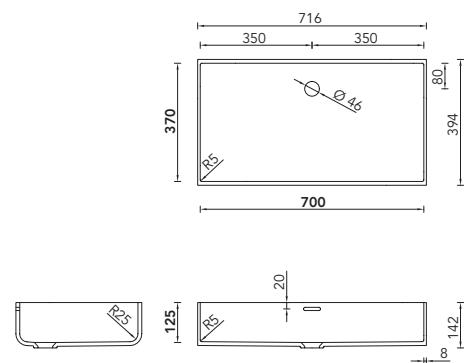

You will find all the dimensions and DXF data for FP-50-700, FP-60-800 and FP-60-900 basins at [www.hasenkopf.de](http://www.hasenkopf.de).

FP-40

FP-50

FP-50-600 (FP-50-700 NOT SHOWN)

FP-60

FP-60-700 (FP-60-800, FP-60-900 NOT SHOWN)