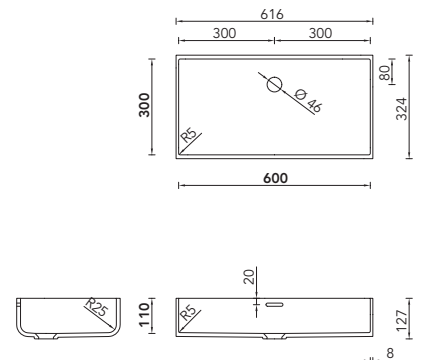

You will find all the dimensions and DXF data for FP-50-700, FP-60-800 and FP-60-900 basins at [www.hasenkopf.de](http://www.hasenkopf.de).

FP-40

FP-50

FP-50-600 (FP-50-700 NOT SHOWN)

FP-60

FP-60-700 (FP-60-800, FP-60-900 NOT SHOWN)