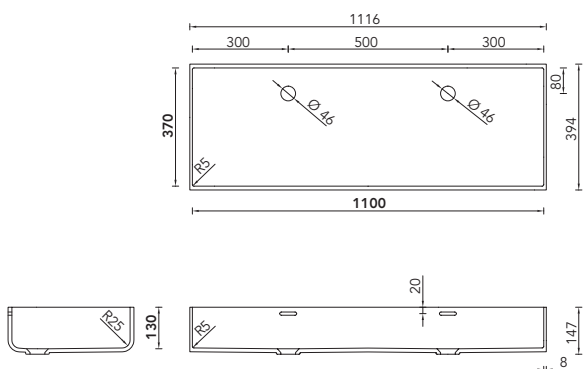

FP-40

FP-50

FP-50-600 (FP-50-700 NOT SHOWN)

FP-60

FP-60-700 (FP-60-800, FP-60-900 NOT SHOWN)

FP-110-D

FP-110-E