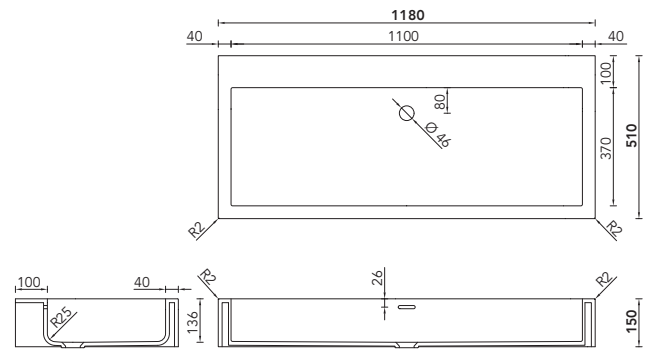

ASP-48

ASP-58

ASP-68

ASP-118-E