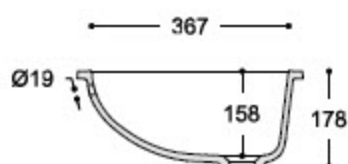

## OVAL BASINS

**Calm 810**

**Calm 815**

TOP VIEW

\* overflow

CROSS-SECTION

TOP VIEW

\* overflow

CROSS-SECTION

All dimensions in mm

Corian® basins 810, 815 and 820 have the following round overflow:

**Calm 820**

TOP VIEW

\* overflow

CROSS-SECTION

**Calm 831**