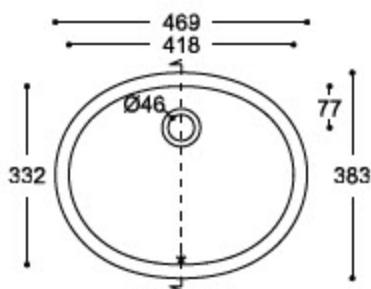

## OVAL BASINS

**Calm 810**

**Calm 815**

TOP VIEW

\* overflow

CROSS-SECTION

TOP VIEW

\* overflow

CROSS-SECTION

All dimensions in mm

Corian® basins 810, 815 and 820 have the following round overflow:

**Calm 820**

TOP VIEW

\* overflow

CROSS-SECTION

**Calm 831**