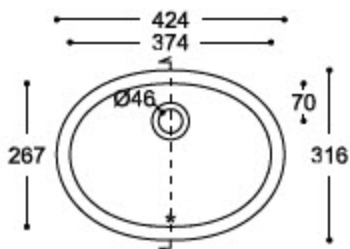

CROSS-SECTION

All dimensions in mm

Corian® basins 810, 815 and 820 have the following round overflow:

**Calm 820**

TOP VIEW

\* overflow

CROSS-SECTION

**Calm 831**

TOP VIEW

\* overflow

CROSS-SECTION

Corian® basin 831 has the following horizontal overflow: