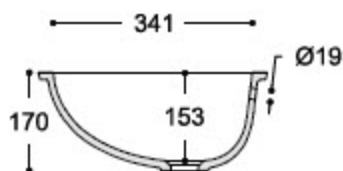

Corian® basin 831 has the following horizontal overflow: