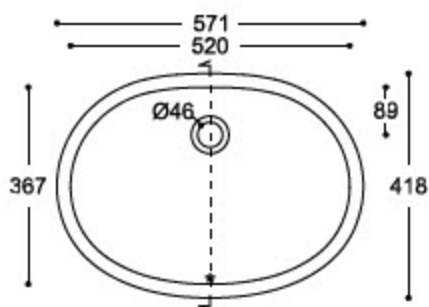

## OVAL BASINS

**Calm 810**

**Calm 815**

TOP VIEW

\* overflow

CROSS-SECTION

TOP VIEW

\* overflow

CROSS-SECTION

All dimensions in mm

Corian® basins 810, 815 and 820 have the following round overflow:

**Calm 820**

TOP VIEW

\* overflow

CROSS-SECTION

**Calm 831**