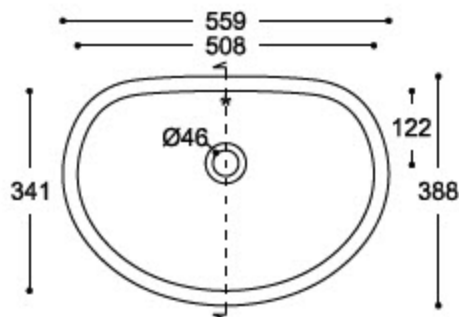

CROSS-SECTION

All dimensions in mm

Corian® basins 810, 815 and 820 have the following round overflow:

**Calm 820**

TOP VIEW

\* overflow

CROSS-SECTION

**Calm 831**

TOP VIEW

\* overflow

CROSS-SECTION

Corian® basin 831 has the following horizontal overflow: