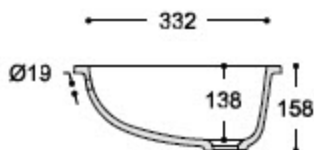

## OVAL BASINS

**Calm 810**

**Calm 815**

TOP VIEW

\* overflow

CROSS-SECTION

TOP VIEW

\* overflow

CROSS-SECTION

All dimensions in mm

Corian® basins 810, 815 and 820 have the following round overflow:

**Calm 820**

TOP VIEW

\* overflow

CROSS-SECTION

**Calm 831**