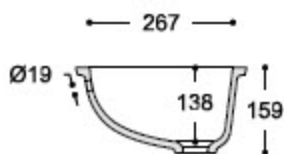

CROSS-SECTION

All dimensions in mm

Corian® basins 810, 815 and 820 have the following round overflow:

**Calm 820**

TOP VIEW

\* overflow

CROSS-SECTION

**Calm 831**